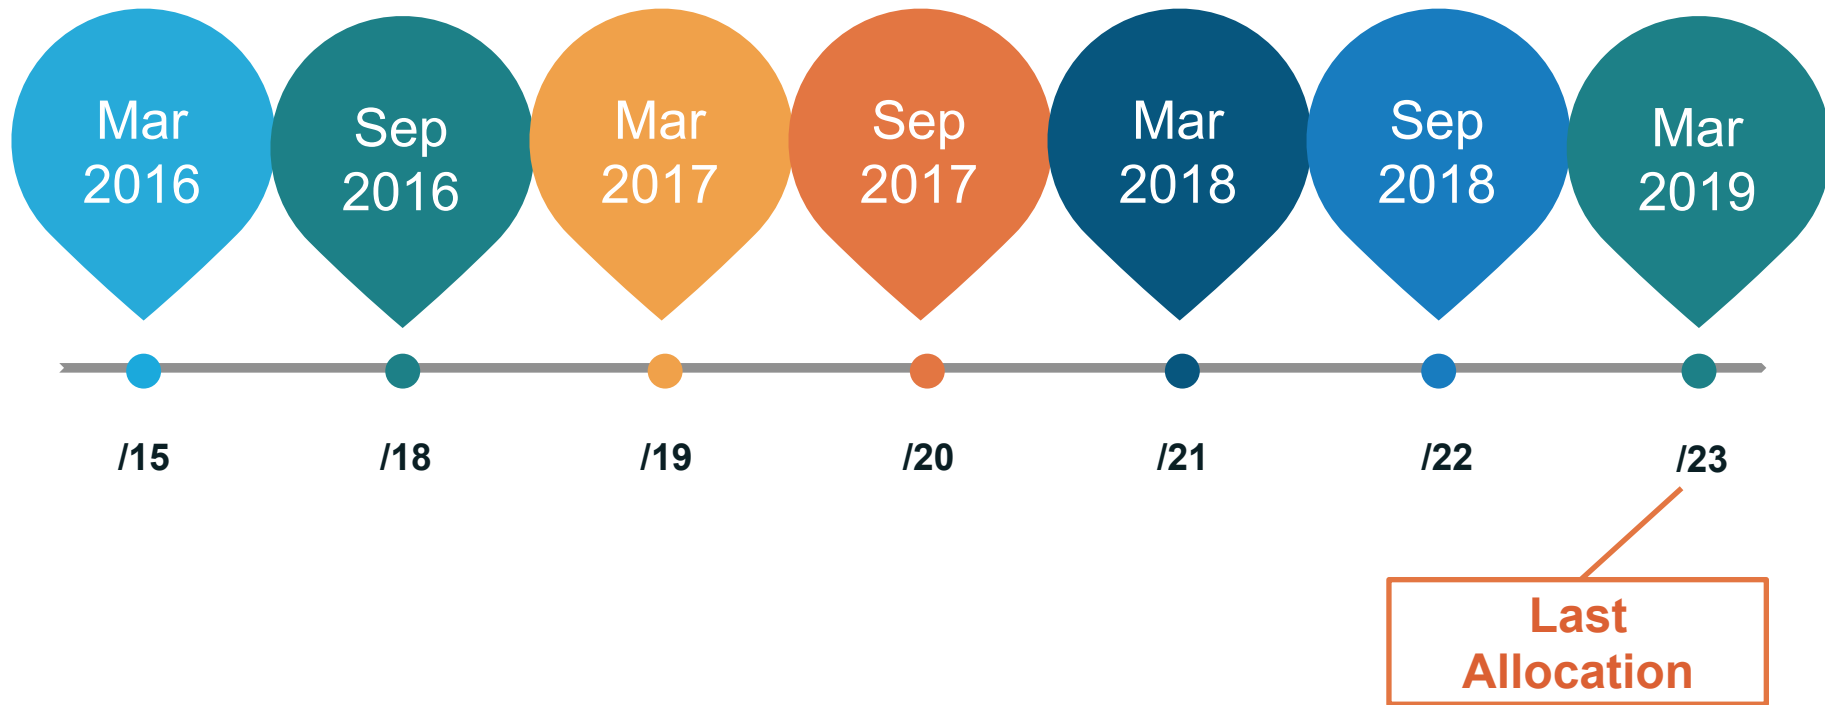

## Allocations made from the Current Recovered IPv4 Pool

# IPv4 Recovered Pool Allocations

If we do not receive additional returned addresses, the last allocation from the recovered pool will take place in **March 2019**. After that, the recipient size would not be large enough to satisfy the global policy minimum.