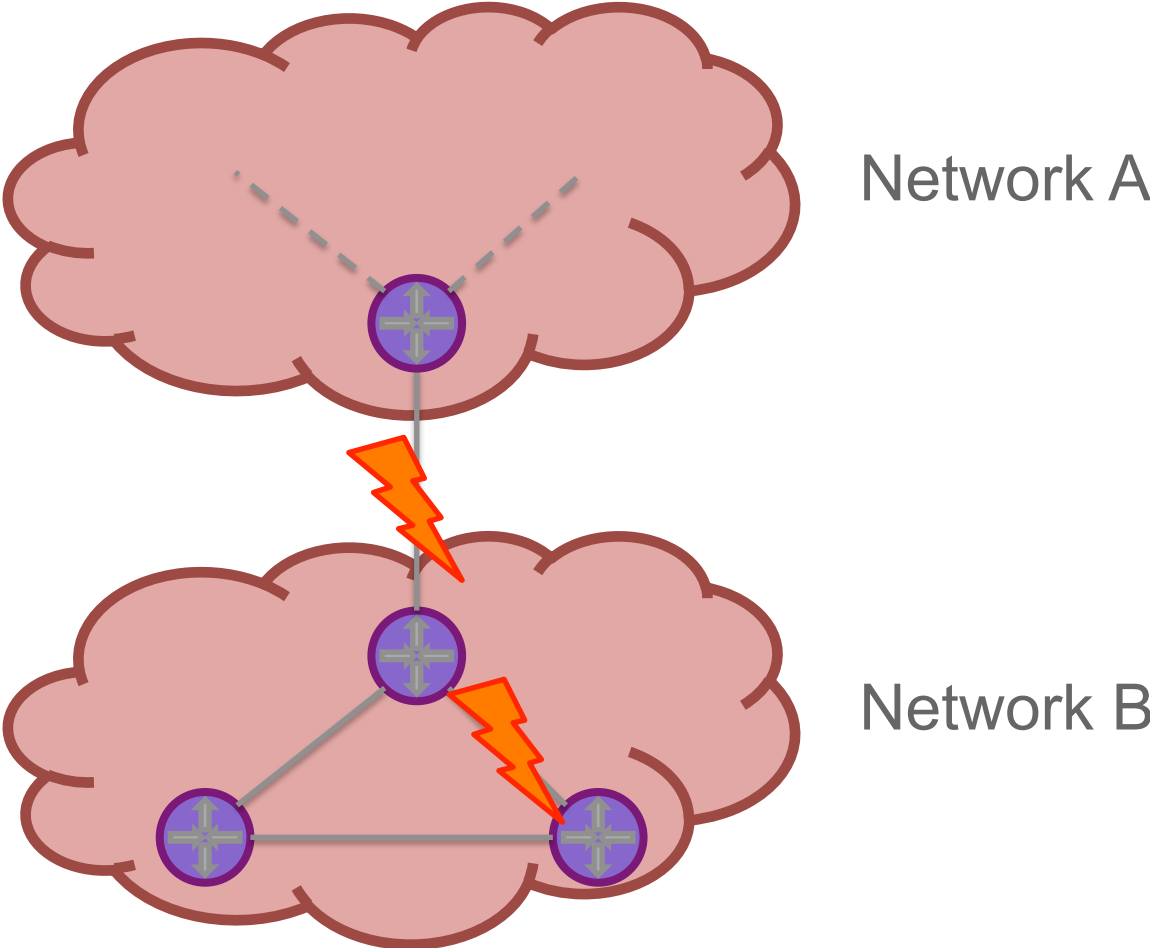

Motivation: The Problem: Massive DDoS