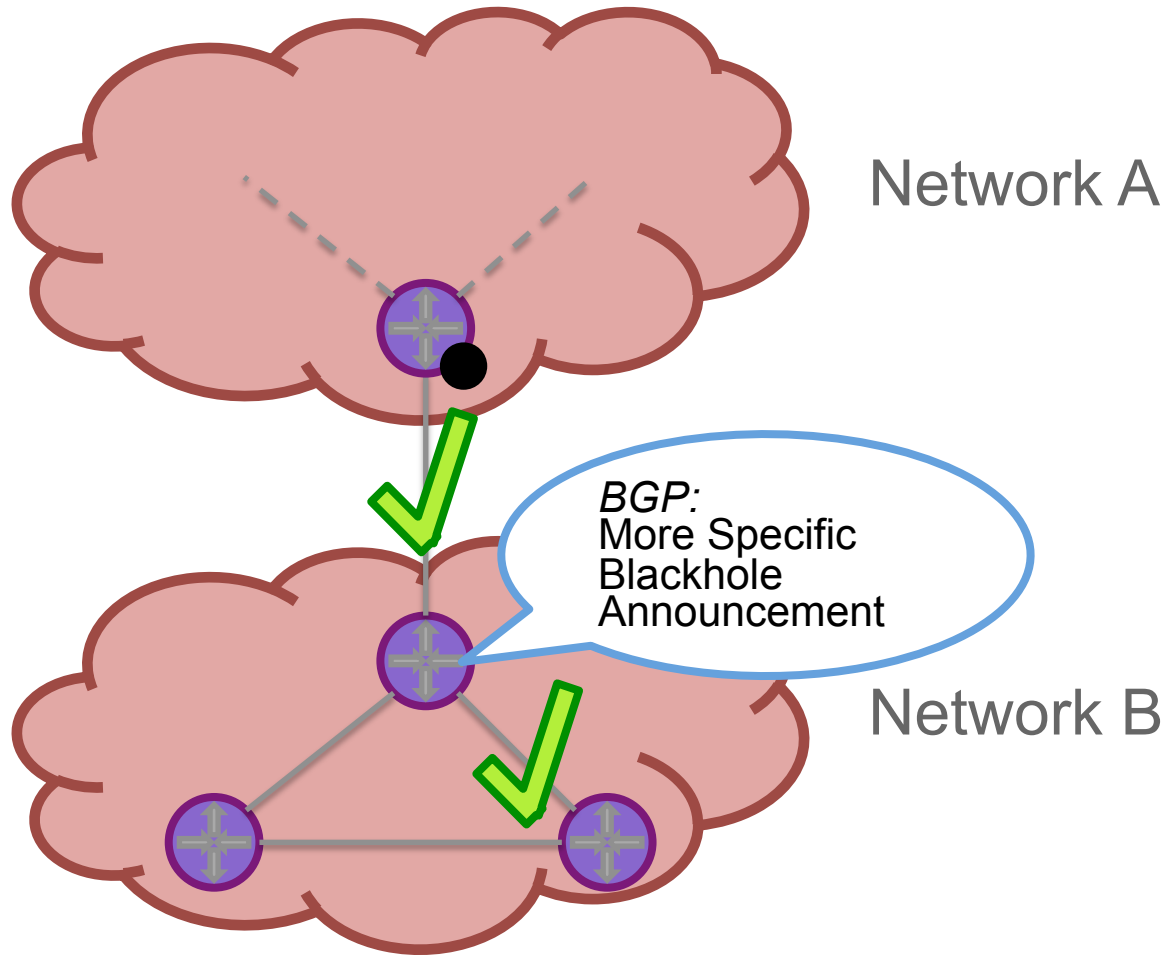

BLACKHOLE BGP Community for Blackholing

T. King, C. Dietzel, J. Snijders,
G. Doering, G. Hankins

Motivation: The Problem: Massive DDoS

Motivation: A Solution: Blackholing

Motivation: Different Triggers for Blackholing

- Different triggers for Blackholing at IXPs (selection):
 - DE-CIX Apollon Blackhole IP Address: FRA: 80.81.193.66, NY: 206.130.10.66
 - Netix Blackhole Community: 65499:999
 - MSK-IX.ru Blackhole Community: 0:666 
 - NIX.CZ Fenix: RTBH
 - TPIX.pl Blackhole Community: 29535:666 
-  Policy control at route servers 
- Different triggers for Blackholing at ISPs (selection):
 - Init7: Blackhole Community: 65000:666
 - Team Cymru: Blackhole Community: 64496: 666
 - Hurrigan Electric: Blackhole Community: 6939:666
 - NTT: Blackhole Community: 2914:666
- Proposal: One commonly agreed way to trigger Blackholing at IXPs and ISPs -> Internet Draft

Evolution

2014:

- Euro-IX tech mailing list: Commonly agreed Blackhole community
- 25th Euro-IX Forum: Presentation and panel about Blackholing
- Work on an “Internet Draft” started

2015:

- Discussion on the GROW mailing list and during the IETF 93
- Requests from Euro-IX and GROW:
 - Also cover ISPs
 - Be more specific about “Operations Recommendations”

Current Status

GROW WG:

- Requests from IETF 93 / Euro-IX:
 1. Also cover ISPs and not only IXPs: Job Snijders (NTT) committed himself to contribute which he perfectly did
 2. Add more “Operations Recommendations”:
 - Local scope: NO_ADVERTISE / NO_EXPORT
 - Accepting blackholed IP prefix: Length of prefixes, more specific
 - IXPs: Peering at route servers: Policy control, next-hop IP address
- Version 01 of the “Internet Draft” released (above requests applied)
- No unresolved comments/requests I am aware of
- Working group adaption? Done.